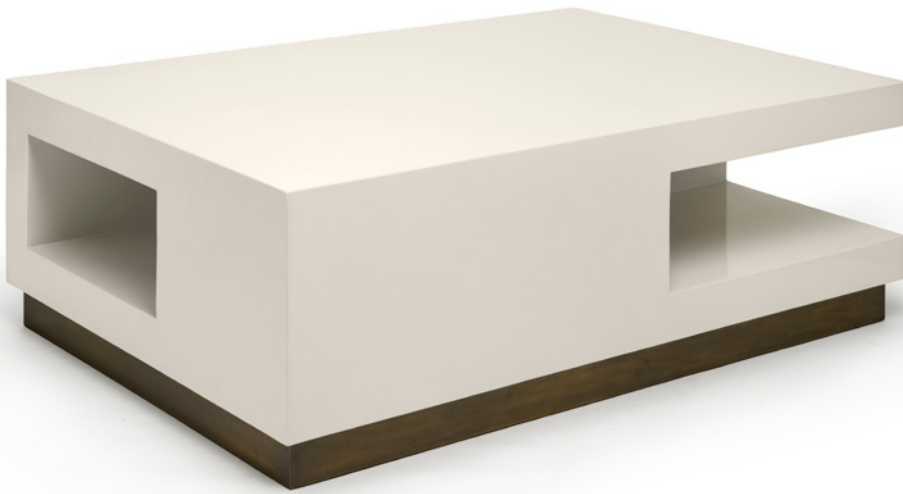

VEERE GRENNY COLLECTION

CHESHAM COFFEE TABLE

Width: 1200mm
Depth: 800mm
Height: 410mm

Price on application
Lead time - TBC

Available in 7 Colours

Brown

Indigo

Chinese Red